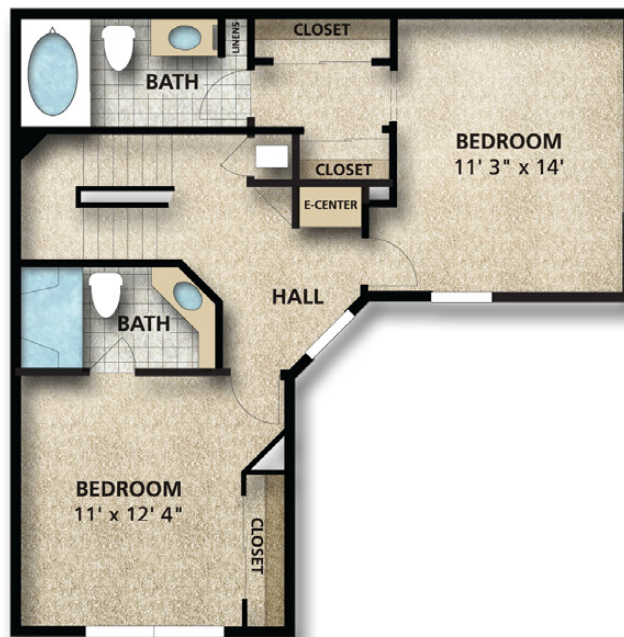

the KINGSTON I

two bedrooms, two and a half baths
townhome
1,345 square feet

first floor

second floor

monthly rent \$ _____

security deposit \$ _____

membership fee \$ _____

processing fee \$ _____